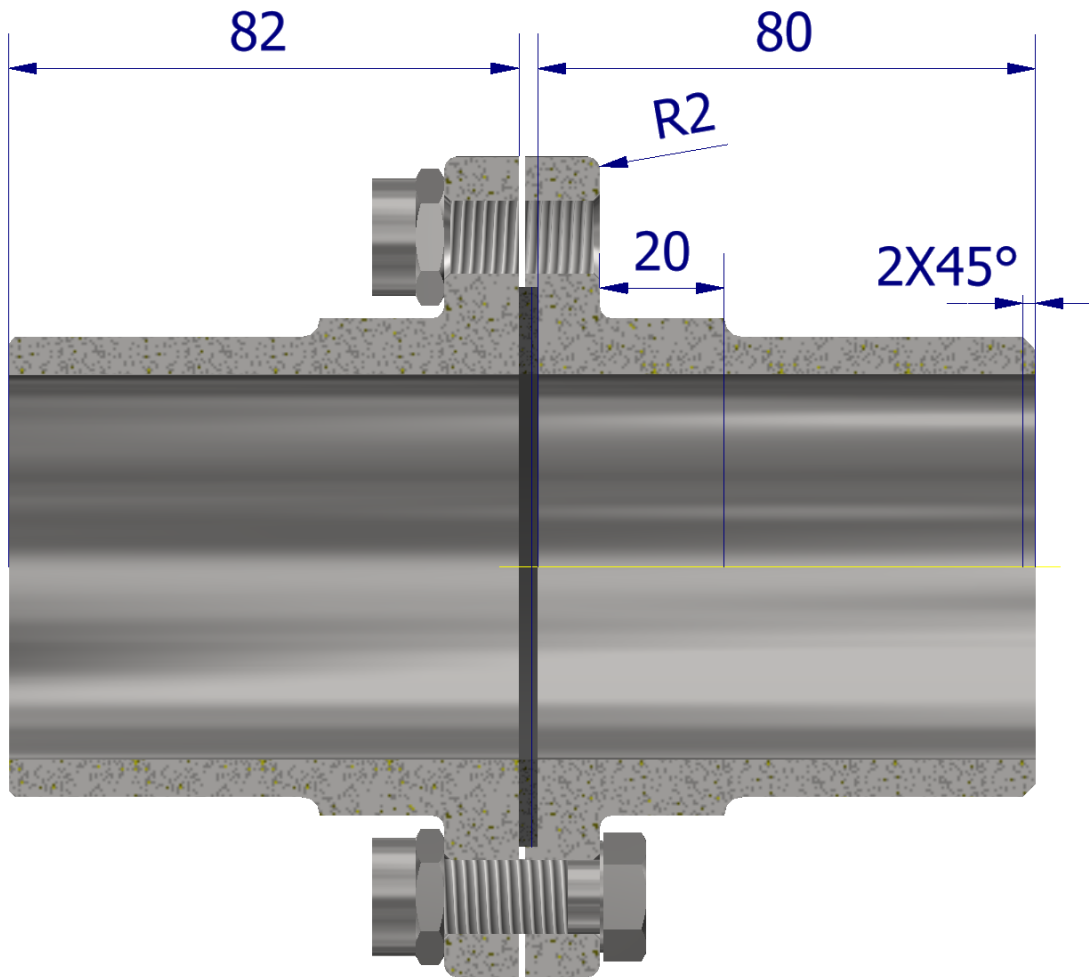

FLANGE JOINT FOR WELDED PIPES

FLANGE JOINT WITH SUPPORT BASES FOR WELDED PIPES