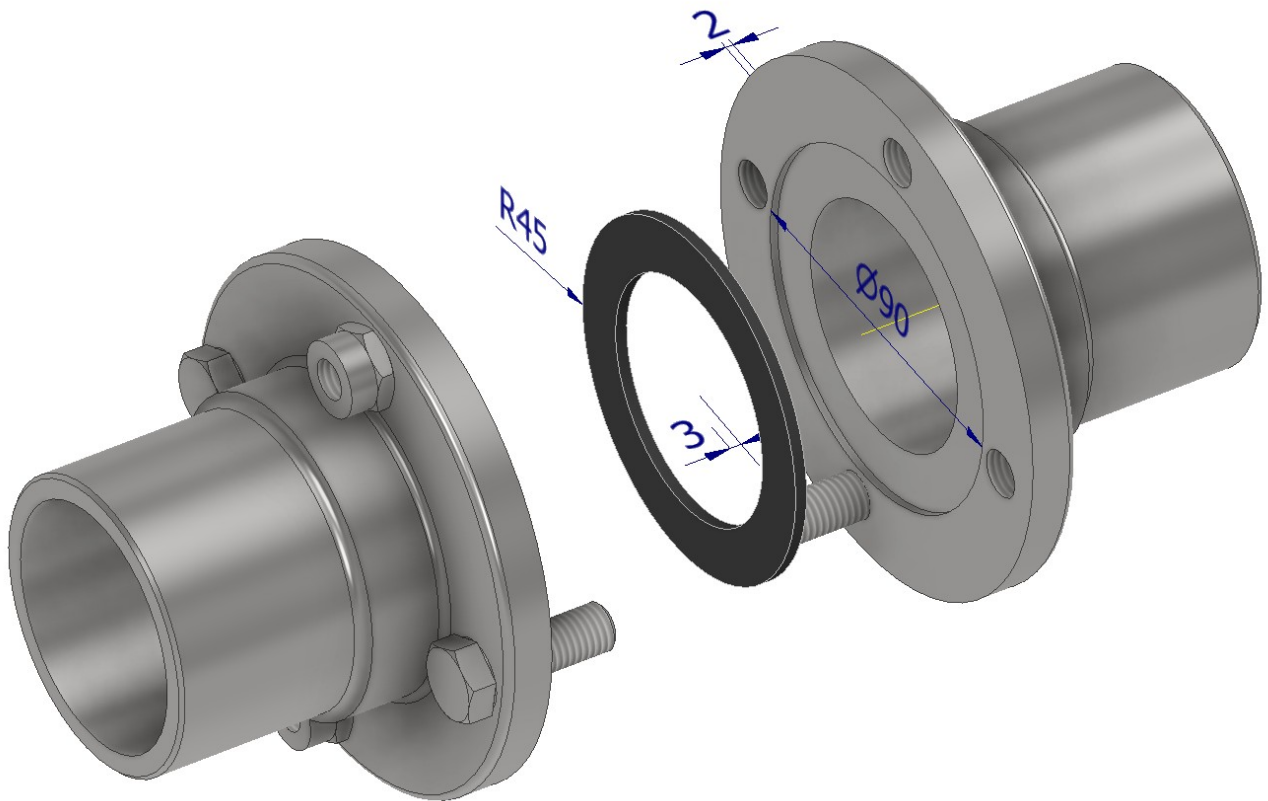

FLANGE JOINT FOR WELDED PIPES

FLANGE JOINT WITH SUPPORT BASES FOR WELDED PIPES