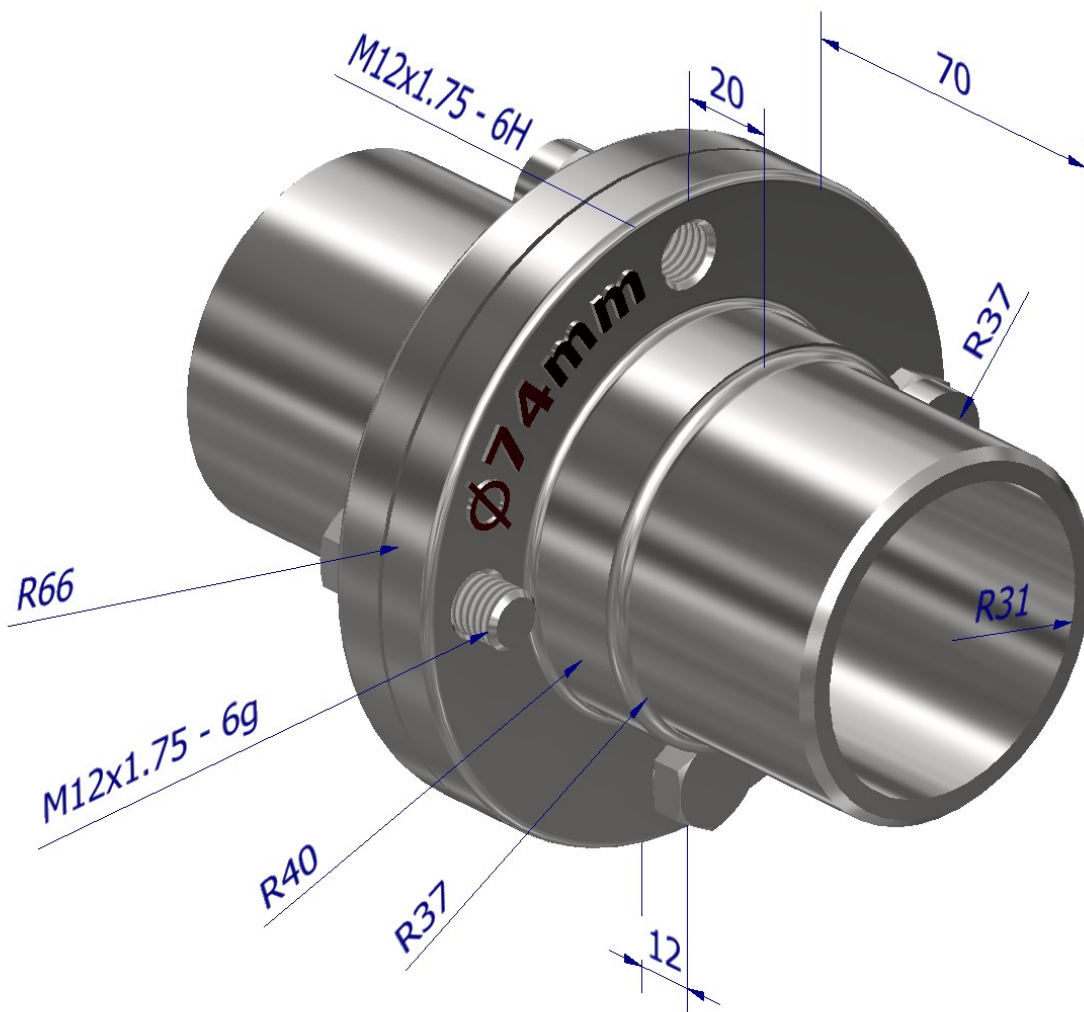

FLANGE JOINT FOR WELDED PIPES

FLANGE JOINT WITH SUPPORT BASES FOR WELDED PIPES